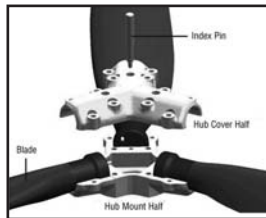

HUBS

Includes bolts and pitch change system

Model	Part No.	Price
Rotax, Jabiru	05-11028	$865.00
Rotax 3 Blade	05-11029	$675.00
2EK, 2EM6	05-11030	$1,020.00
2G0M7, 2G0M8	05-11031	$780.00
3G0M7, 3G0M8	05-11032	$965.00

BOLT KITS

Model	Part No.	Price
Rotax, Jabiru Clamp	05-11033	$35.00
Rotax, Jabiru Mount	05-11034	$35.00
Rotax Extension Mount (Specify extension length)	05-11035	$55.00
2EK, 2EM6	05-11036	$50.00
2G0M7, 2G0M8	05-11037	$75.00
3G0M7, 3G0M8	05-11038	$55.00

PREMIUM SPINNERS

Specify Engine

Diameter	Part No.	Price
9.5"	05-10631	$392.00
13" (RV)	05-10632	$650.00